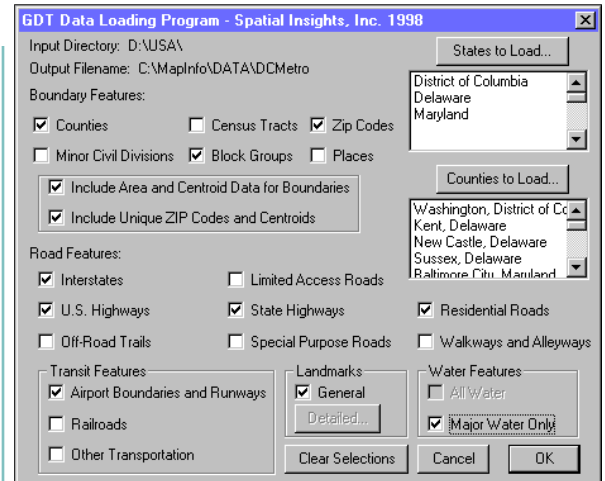

Spatial Insights, Inc.

A Geographic Information Services Company

GDT Dynamap Extract and Append Application

*extract and
append files in
one operation*

*create seamless
map coverages
on the fly*

*create multi-state,
statewide, or MSA
coverages*

*works directly with
GDT's Dynamap
2000 CDs*

*saves time when
building study
areas*

*reduces file
maintenance*

*works with
MapInfo™ and
ArcView™ formats*

MapInfo™ is a registered trademark of the MapInfo Corporation. Dynamap is a registered trademark of Geographic Data Technology.

The Challenge:

Assembling user defined regional or multi-state coverages from GDT's Dynamap data that are packaged on a county by county basis can be a time consuming process.

The Solution:

Spatial Insights GDT Dynamap Extraction and Append application allows you to extract and append user-defined areas on the fly directly from the Dynamap CD ROM data.

With the Spatial Insights GDT Dynamap Extraction and Append application, you can select and append data covering multiple states and/or counties in one single operation.

The application works with either MapInfo™ or ArcView™ format files and is designed with a user friendly menu driven interface.

The Cost:

Quantity	Cost/Copy
1	$425
2-5	$375
6-10	$325
11 +	Call

Site licenses, reseller and developer discounts are available.

GDT Dynamap Extract/Append Program Interface

About Spatial Insights:

Spatial Insights is a Geographic Information Services company specializing in providing project consulting and mapping services, GIS software, training, and customized geographic and demographic data products and systems to commercial organizations.

Using advanced application development tools, we design and build customized mapping systems to address specific geographic data integration and marketing applications.

Based in the Washington, DC area, the company is privately held and qualifies as a small business.

For more information please contact:

Spatial Insights, Inc.
4938 Hampden Lane
PMB 338
Bethesda, MD 20814 U.S.A.
Tel: 800-347-5291
Fax: 301-229-4479
sales@spatialinsights.com
www.spatialinsights.com